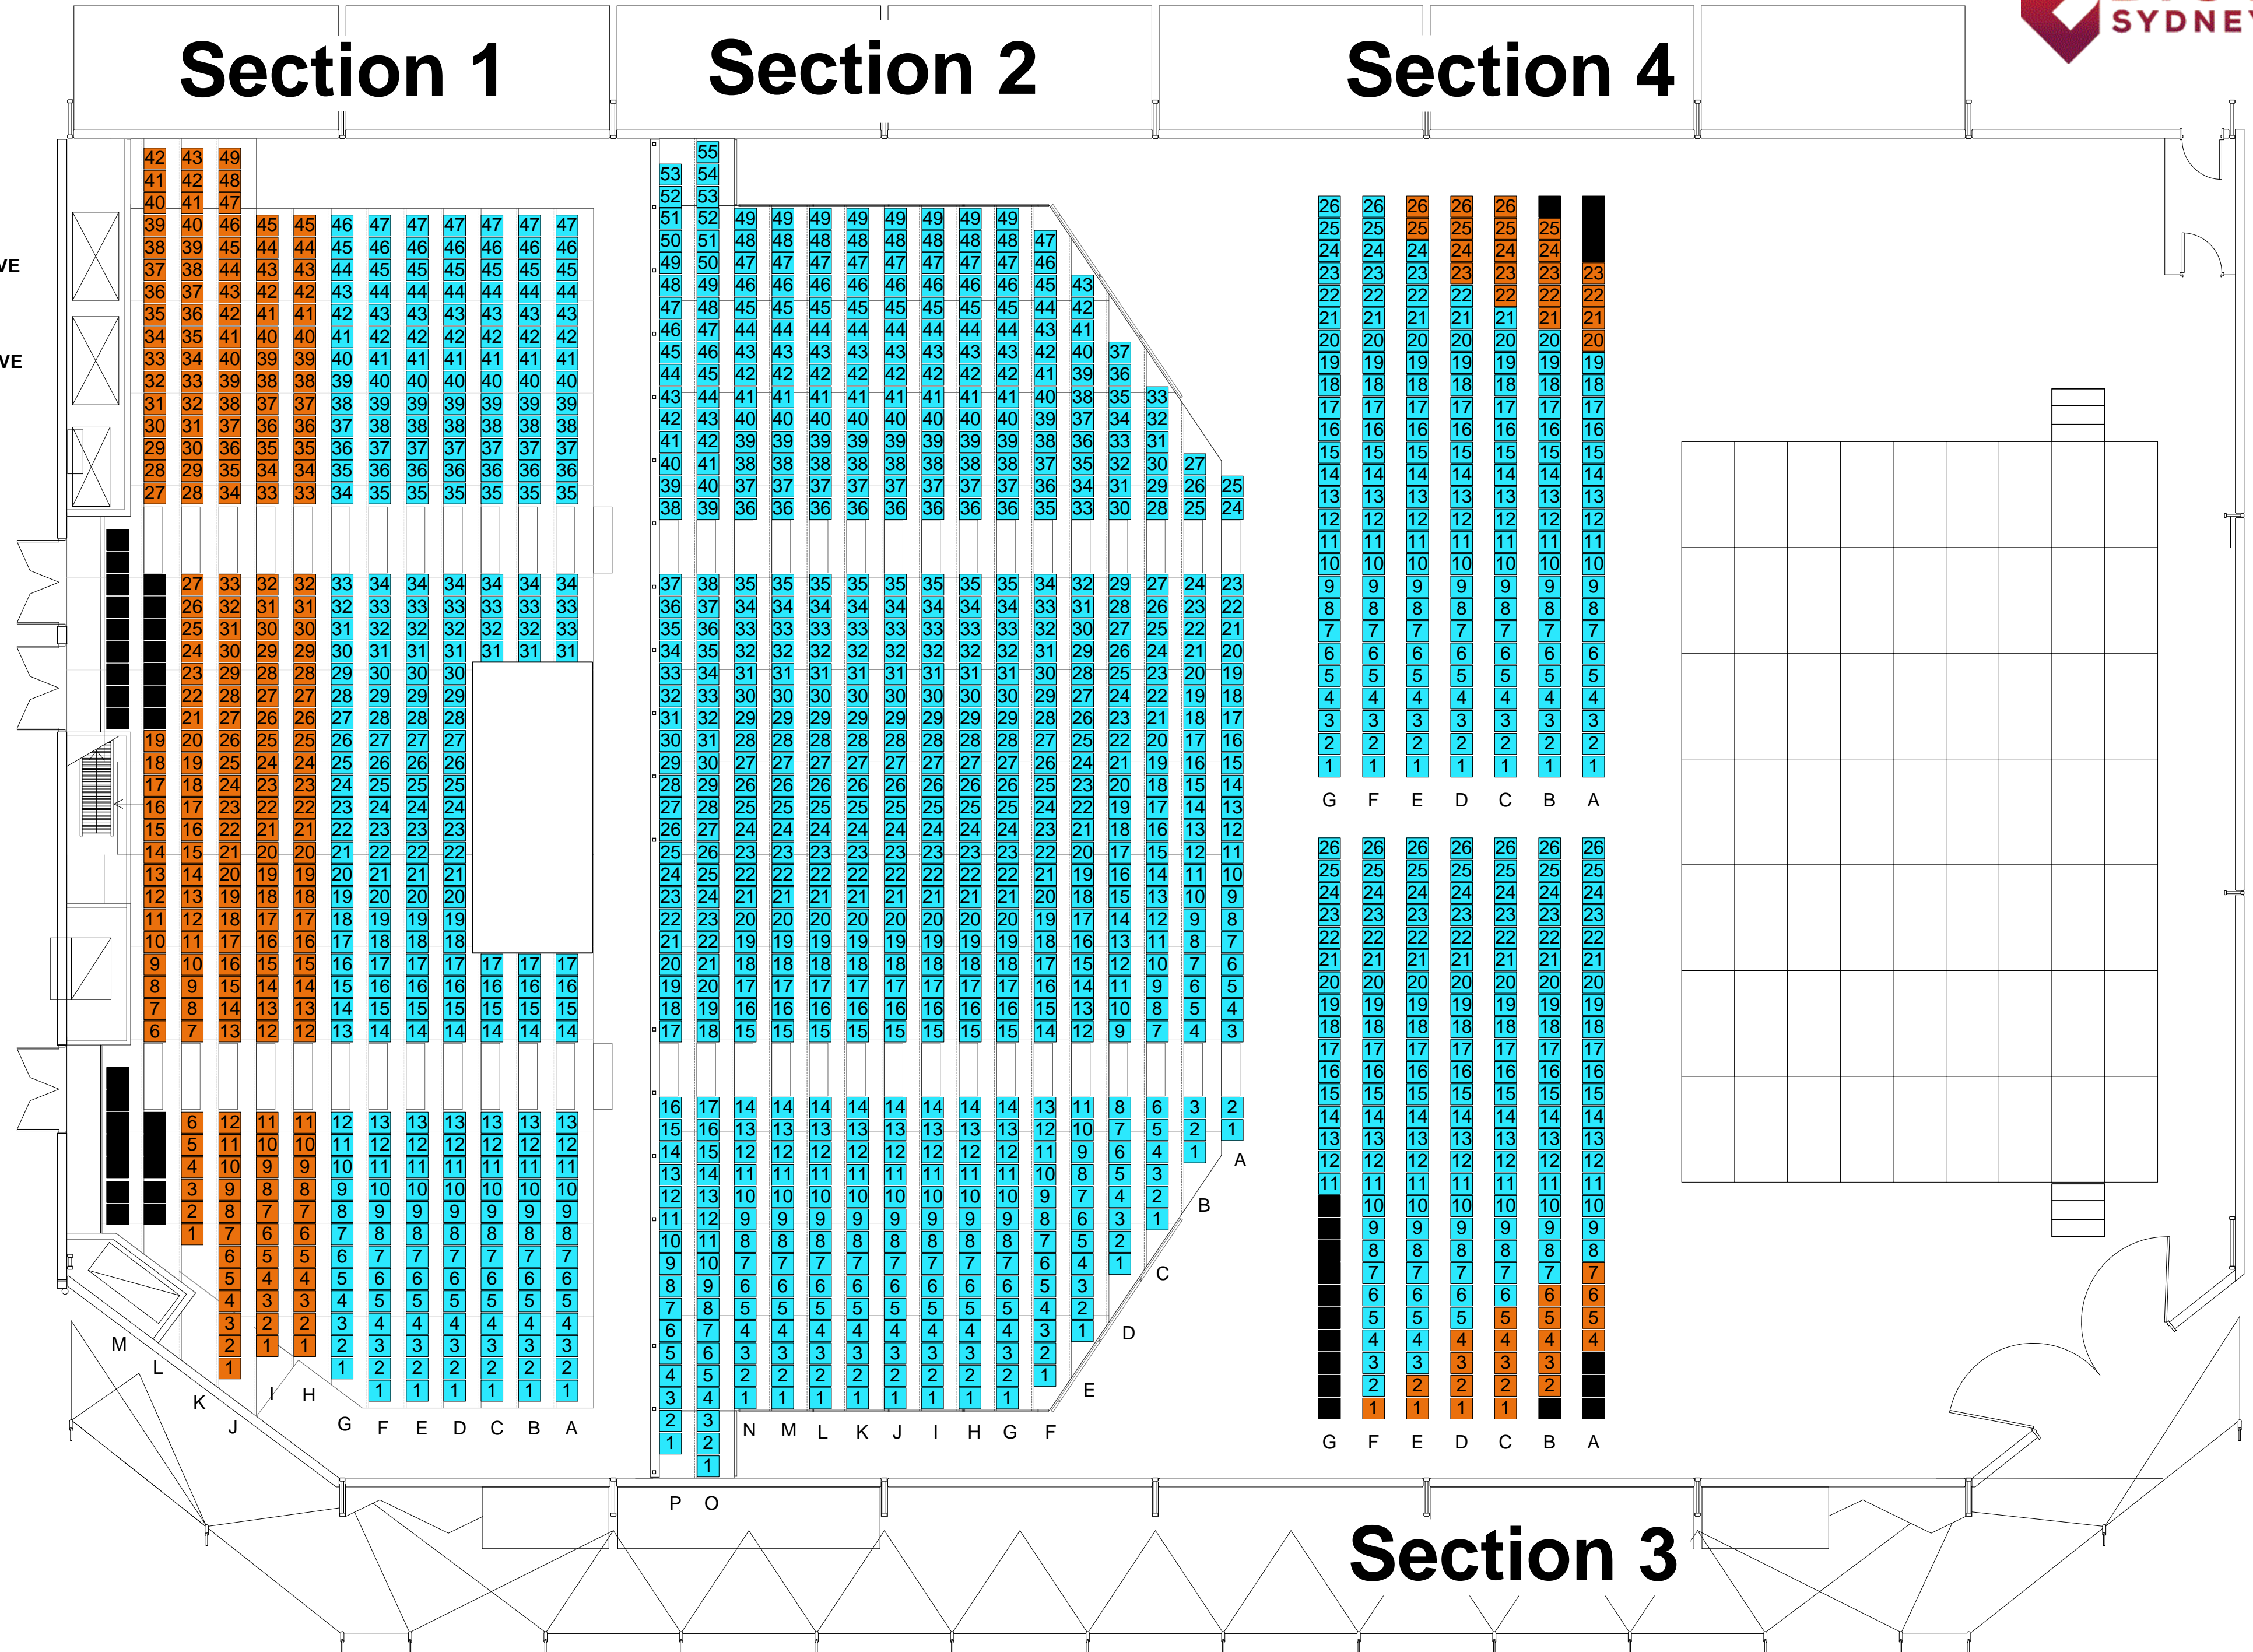

BIG TOP SYDNEY – THEATRE MODE

THE NEXT STEP 05.10.19

Section 1

Section 2

Section 4

A RESERVE
\$89.90

B RESERVE
\$74.90

Section 3