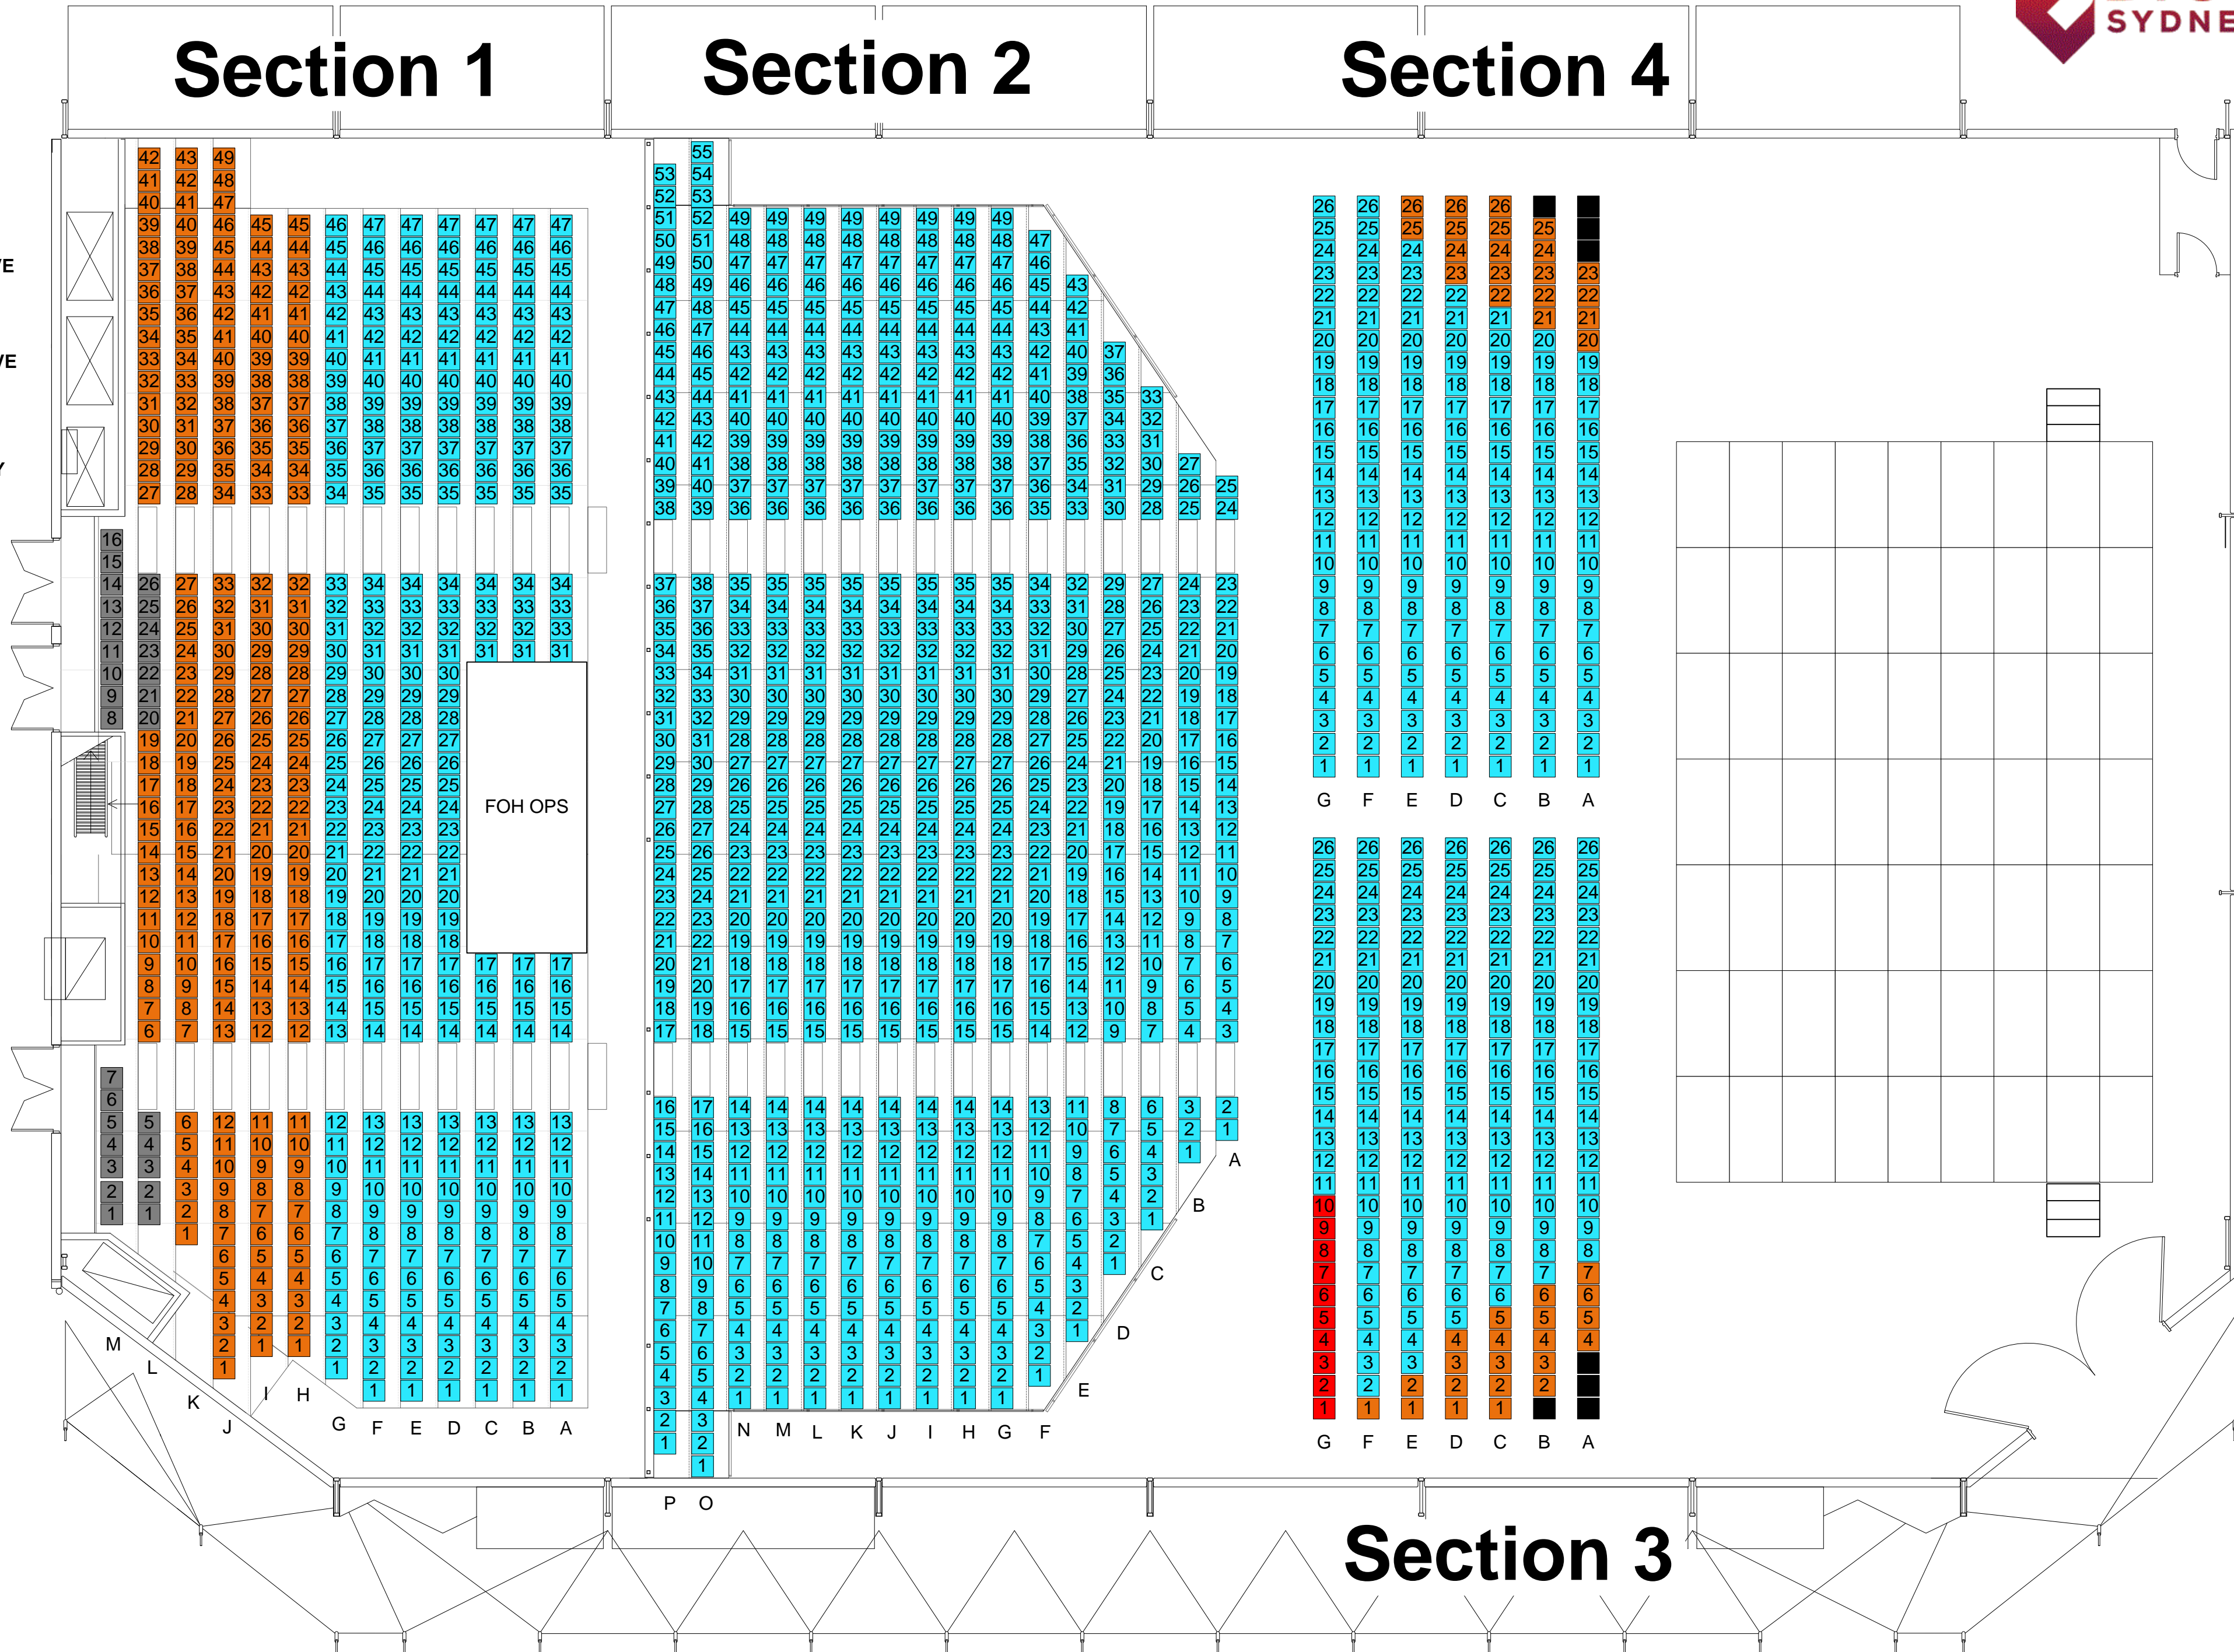

### Section 2

### Section 4

A RESERVE  
\$89.90

B RESERVE  
\$74.90

MOBILITY